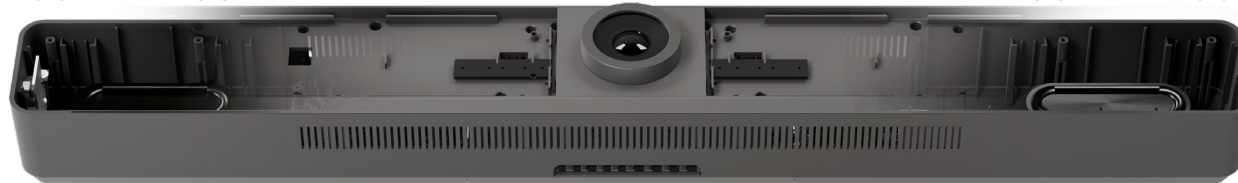

# Intelligent Video Bar

The foundation of RTI Intelligent Meetings

Wide angle 4K ePTZ camera with 5x digital zoom and 120° field of view ensures everyone is seen in striking 4K clarity.

Artificial Intelligence (AI) for Auto Framing, Presenter Tracking, and Speaker Tracking engage remote teams as if they are in the room.

Hear every word with perfect clarity. The stereo full range speakers with bass enhancement are complemented by the beam-forming AI microphone arrays with AEC<sup>1</sup>, ANS<sup>2</sup>, and AGC<sup>3</sup> for an exceptional audio experience every time.

Rear panel inputs and outputs enable easy connection to monitors, devices, and control systems.

Scale and customize your installation with the Expansion Microphone and Media Xchange™ Transmitter.

Expansion Microphone