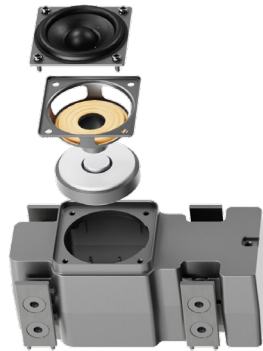

# Intelligent Video Bar

The foundation of RTI Intelligent Meetings

Wide angle 4K ePTZ camera with 5x digital zoom and 120° field of view ensures everyone is seen in striking 4K clarity.

Artificial Intelligence (AI) for Auto Framing, Presenter Tracking, and Speaker Tracking engage remote teams as if they are in the room.

Hear every word with perfect clarity. The stereo full range speakers with bass enhancement are complemented by the beam-forming AI microphone arrays with AEC<sup>1</sup>, ANS<sup>2</sup>, and AGC<sup>3</sup> for an exceptional audio experience every time.

Rear panel inputs and outputs enable easy connection to monitors, devices, and control systems.

Scale and customize your installation with the Expansion Microphone and Media Xchange™ Transmitter.

Expansion Microphone