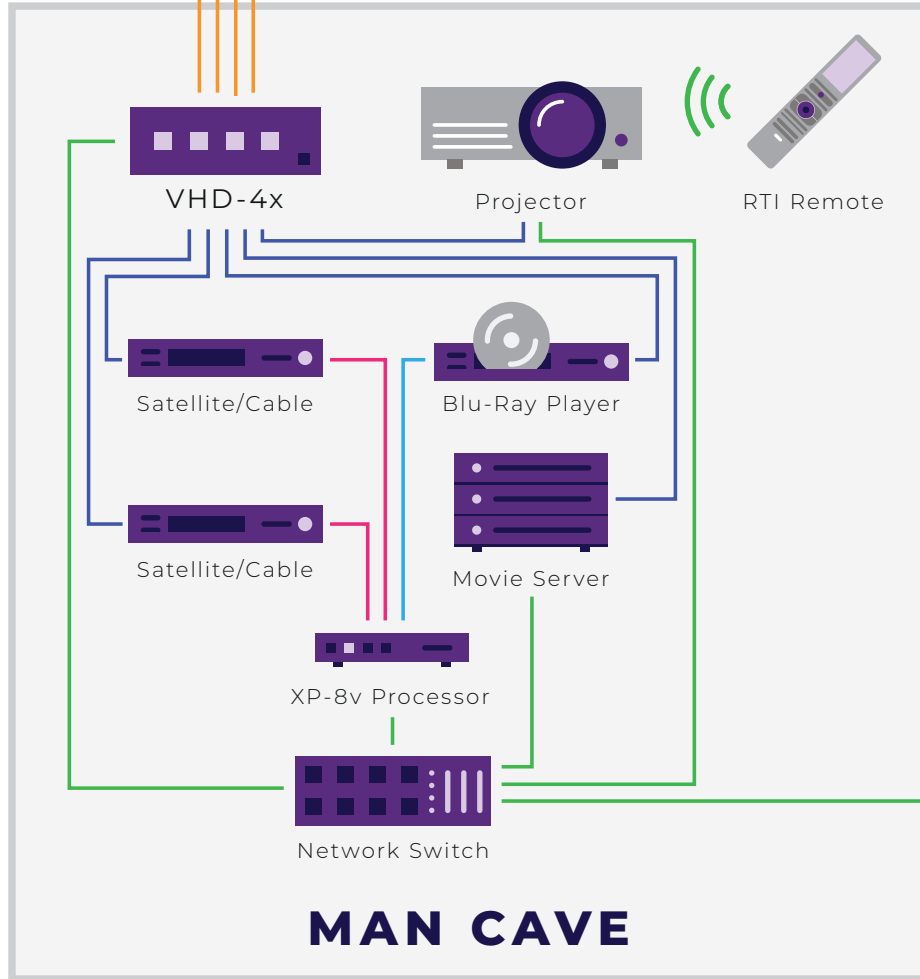

FAMILY ROOM

Television

RTI Remote

VHR-1x

MASTER BEDROOM

Television

TV Remote

VHR-1x

KIDS ROOM

Television

TV Remote

VHR-1x

- Network & Control
- RS232
- Infrared
- HDMI
- HDBaseT

Mobile Control

Wireless Router

KITCHEN

VHR-1x

Television

TV Remote

MAN CAVE