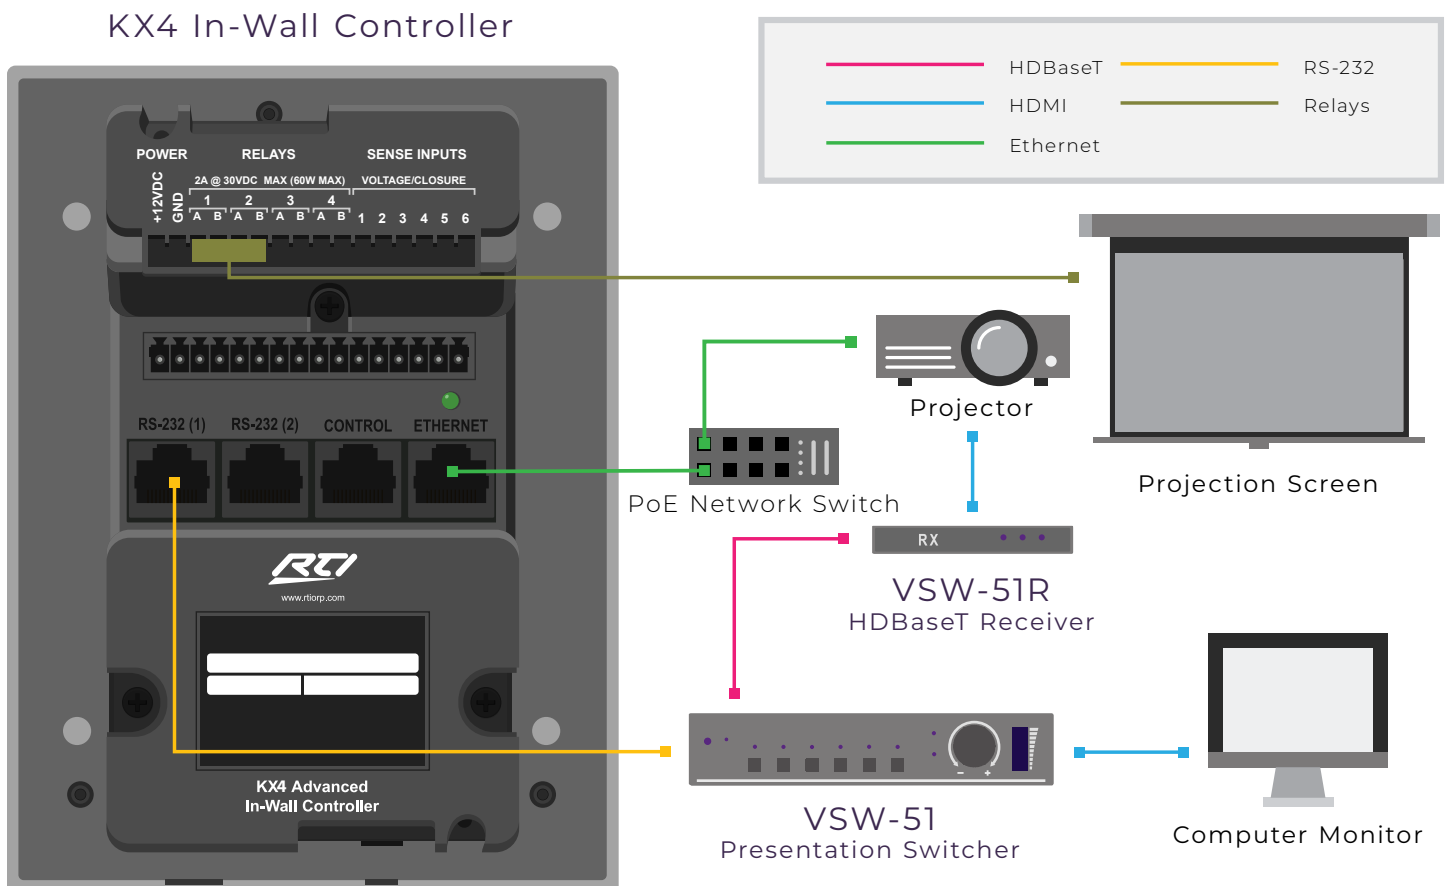

SOLUTION GUIDE

CLASSROOM

Simple, Intuitive Control and AV Distribution for Classrooms

Forums like classrooms and auditoriums demand a unique blend of control and audio-visual capabilities. RTI combines robust capacity with one-touch simplicity to get the presentation started quickly and keep the audience engaged.

FEATURES

- Customized user interface for easy, intuitive control.
- Custom engraved buttons enable intuitive control via 5 hard keys.
- All-in-one touchpanel with built-in control processor delivers full control over the AV and offers room for future expansion.
- Time-based events ensure devices are powered on or off.
- Presentation switcher offers a variety of video input formats and delivers high-resolution video signals from up to five computers or video sources to the projector
- Mirrored output on the presentation switcher allows to connect a computer monitor on the teacher's desk
- RTIQ remote diagnostics automatically reports issues.

RTI Product List

QTY.	PRODUCT	DESCRIPTION
1	KX4 4" In-wall Universal System Controller	Enables control of projector and presentation switcher via built-in touchpanel.
1	VSS-51	5x1 Scaling Switcher with HDMI & HDBT mirror output. 1 x VSW-51 (Main Unit) and 1 x VSW-51R (HDBT Receiver)

Other Product List

QTY.	PRODUCT	DESCRIPTION
1	Video Projector	Displays presentation and shared content in high resolution.
1	Projection Screen	For presentation content.
1	Computer Monitor	Mirrored view of presentation content on teacher's desk.