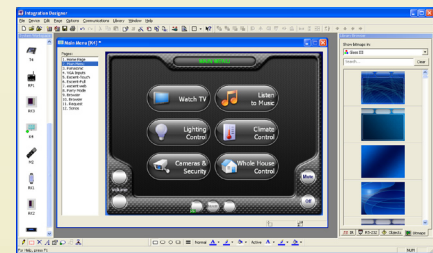

Other RTI Products

M2	Universal System Controller
T2-B	Universal System Controller
T2-Cs	Universal System Controller
T2-C	Universal System Controller
T3-V	Universal System Controller
T4	Universal System Controller
U1	Weather Resistant Controller
U2	Weather Resistant Controller
RKM-1	In-Wall Multi-Room Audio Keypad
RK1	In-Wall Keypad Controller
RK2	In-Wall Touchscreen Controller
RK3	In-Wall Touchscreen Controller
K4	In-Wall Touchscreen Controller
IR-PRO	Infrared Capture System

Integration Designer® Programming Software