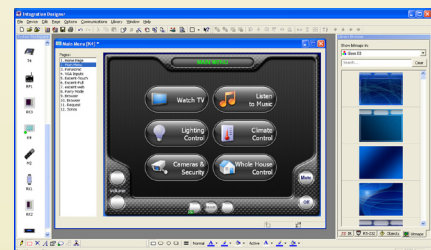

Other RTI Products

T1-B	Universal System Controller
M2	Universal System Controller
T2-B	Universal System Controller
T2-Cs	Universal System Controller
T2-C	Universal System Controller
T3-V	Universal System Controller
T4	Universal System Controller
U1	Weather Resistant Controller
U2	Weather Resistant Controller
RK1	In Wall Keypad Controller
RK2	In Wall Touchscreen Controller
RK3	In Wall Touchscreen Controller
K4	In Wall Touchscreen Controller
IR-PRO	Infrared Capture System