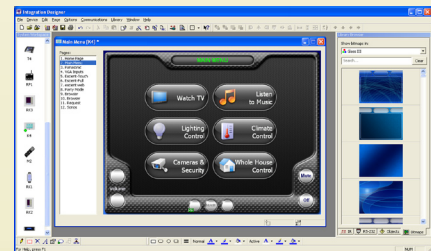

Other RTI Products

T1-B	Universal System Controller
T2-B	Universal System Controller
T2-Cs	Universal System Controller
T2-C	Universal System Controller
T3-V	Universal System Controller
T4	Universal System Controller
U1	Weather Resistant Controller
U2	Weather Resistant Controller
RKM-1	In-Wall Multi-Room Audio Keypad
RK1	In-Wall Keypad Controller
RK2	In-Wall Touchscreen Controller
RK3-V	In-Wall Touchscreen Controller
K4	In-Wall Touchscreen Controller
IR-PRO	Infrared Capture System