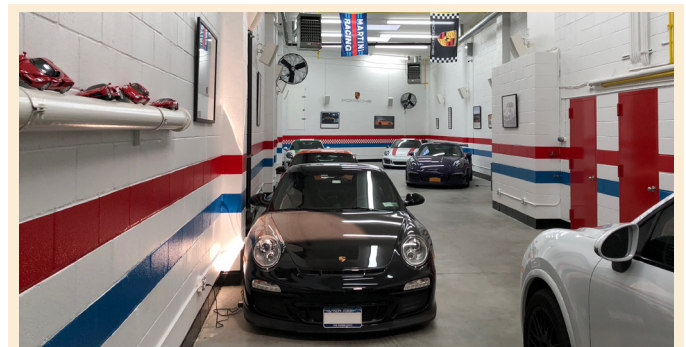

Requirements for the system included pristine audio, whether playing at a low background level or cranked for entertaining. In addition, the installation itself needed to match the quality and aesthetics of the car collection and the impeccable standards of its owner. Finally, the system had to be exceptionally simple and intuitive to control. To meet these criteria, the collector called on NYC AV specialist and consultant Mattera Design Inc.

For audio sources in the garages, Mattera included a Denon HEOS Link wireless preamplifier, Sonos CONNECT wireless streaming receiver, and a Marantz CD player. The system includes two subwoofers, two 2-channel amplifiers, and 20 loudspeakers — all from QSC. Each speaker is supported by cement anchors and aircraft-quality metal cables. To

ensure full sound from anywhere in the garages, meticulous measurements were made to keep them all equidistant from each other. For control over the audio system, Mattera relied on solutions from RTI.

"I utilized RTI for this installation because their products deliver high quality at a reasonable price point, and make even the most complex system easy to use for my clients," explains Joseph Mattera, owner of Mattera Design. "In addition, with the company's Integration Designer APEX programming software, there are endless options for easily building an interface custom-tailored to each project."