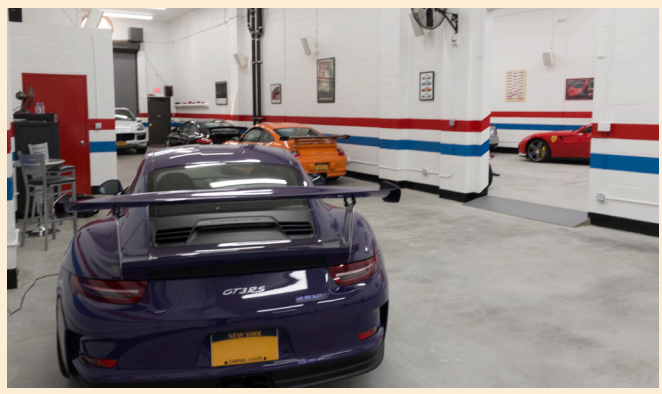

LIFE IN THE FAST LANE

RTI Delivers Simple, Intuitive Control Over Audio in Two-Garage Rare Car Collection

“I utilized RTI for this installation because their products deliver high quality at a reasonable price point, and make even the most complex system easy to use for my clients.

Joseph Mattera
Owner of Mattera Design

The garages’ control system is powered by RTI’s XP-8s control processor, in combination with the company’s AD-4 audio distribution system. The collector is in complete command of his audio experience through a KX7 7-inch in-wall touchpanel and an iPad mini running the RTiPanel app, which is used for roaming between the two garages. Two-way drivers for the AD-4 and Sonos player allow for metadata such as album, song, favorites, and more to be viewed on either control device.

“Our client is very pleased with the design of the system and its exceptional sound quality,” says Mattera. “And he loves how easy it is to control, especially the ability to walk between the garages and use the iPad mini to make any changes on the

fly. The interface we provided is very simple to use, relying on icons that show what device is being controlled and in what zone. The music in each garage plays at a preset level when its icon is touched, so really, all our client has to do is select the music and sit back and relax.”

List of RTI products used:

- 1 x XP-8s control processor
- 1 x AD-4 audio distribution system
- 1 x KX7 7-inch in-wall touchpanel
- 1 x RTiPanel license for iPad mini