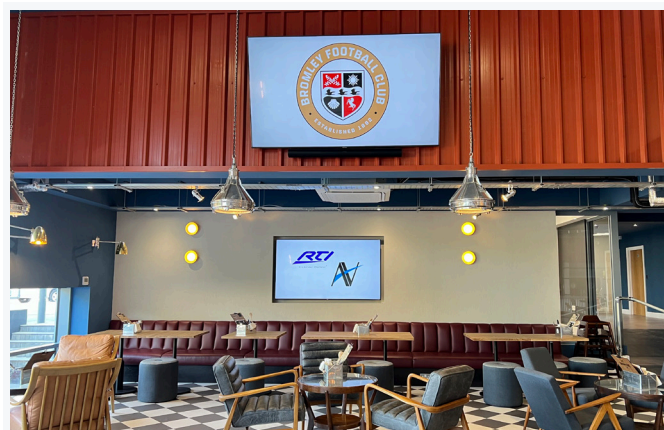

At Bromley FC, Simon Howes configured the facility's 21 Samsung displays (ranging in sizes from 55 inches up to

85 inches) and five Clevertouch interactive displays into 14 zones, with each display connected to an RTI VIP-UHD-RX 4K Video over IP receiver. Sources, each transmitted via an RTI VIP-UHD-TX 4K Video over IP transmitter, include three Sky+ HD set top boxes, three HD IP camera feeds, and two PCs that host the FC's sponsorship content. VIP transmits signals using visually lossless compression technology to deliver HDMI, bi-directional IR, RS-232 and USB/KVM up to lengths of 100 meters over standard network architecture. The FC uses a Luxul XMS 52-port gigabit PoE+ network switch, and the RTI system transmits video over the project's 90-meter runs flawlessly. The system terminates at one central rack.

For the user, the Video over IP system conveniently displays everything on an RTI touchpanel, remote, or a mobile app. In this case, Bromley FC didn't want multiple controllers, choosing instead to use RTI's iPad app, which is completely customizable. Using one of three iPad Airs that reside in the main office and at each of the indoor and outdoor bars, the staff can see a video preview, making it easy to align any source with any display and control each display via IP.

As the project came together and revealed the powerful benefits of the Video over IP solution, together with RTI's